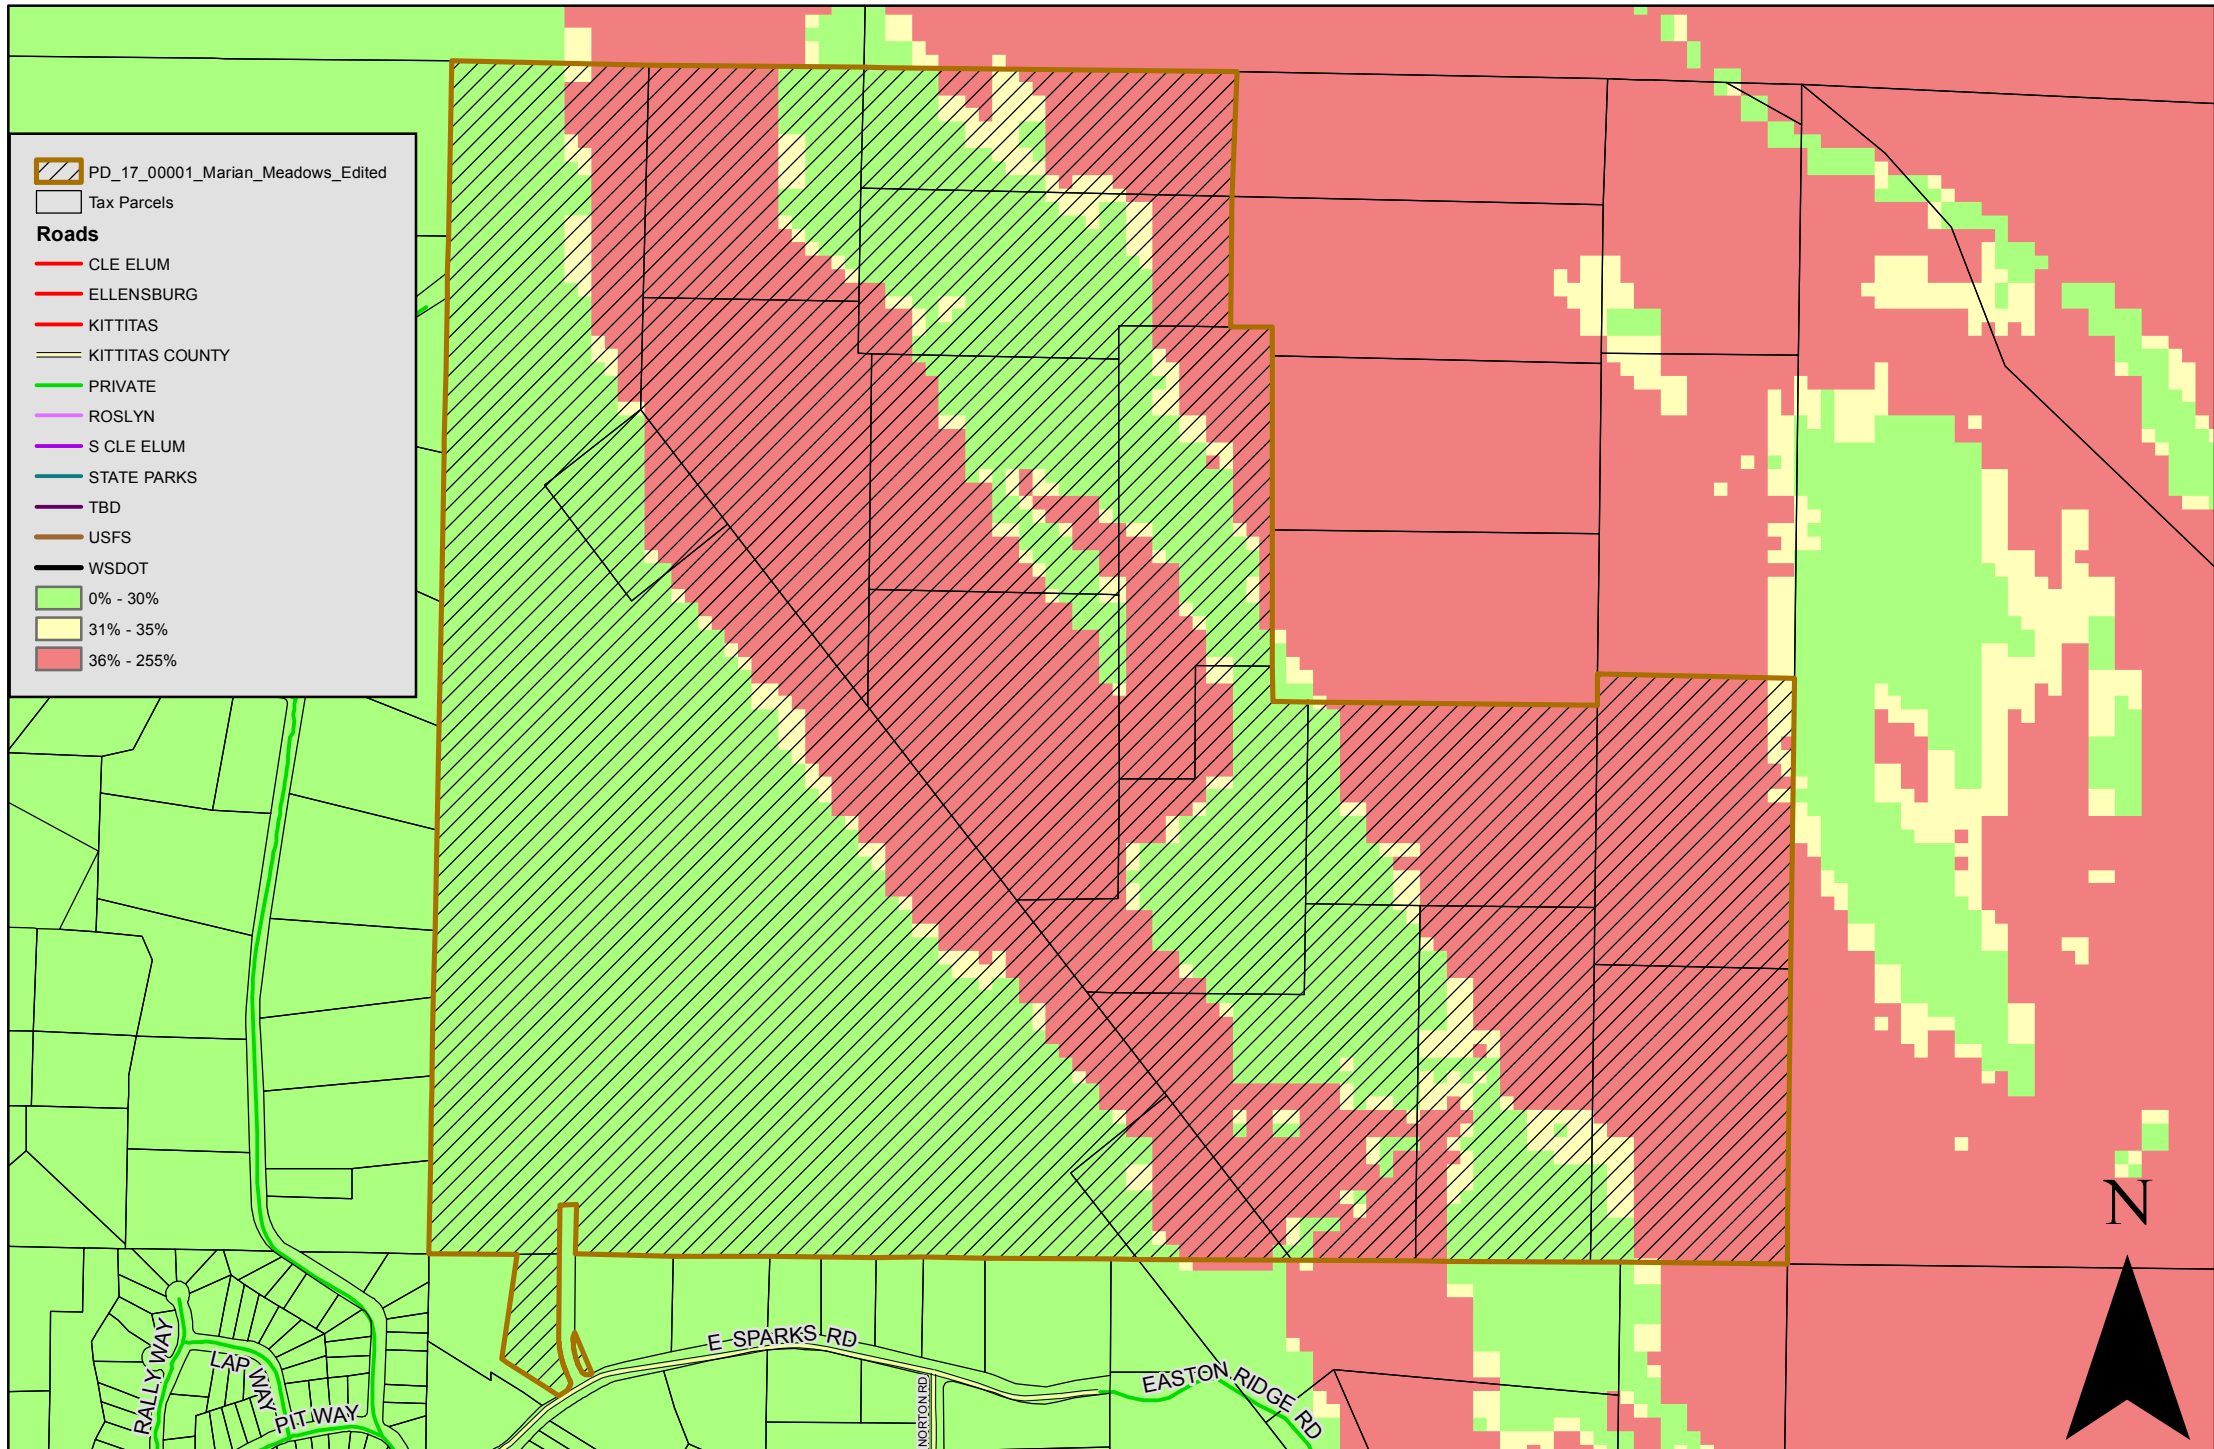

DV-19-00001 Marian Meadows

1:9,000

Hazardous Slopes